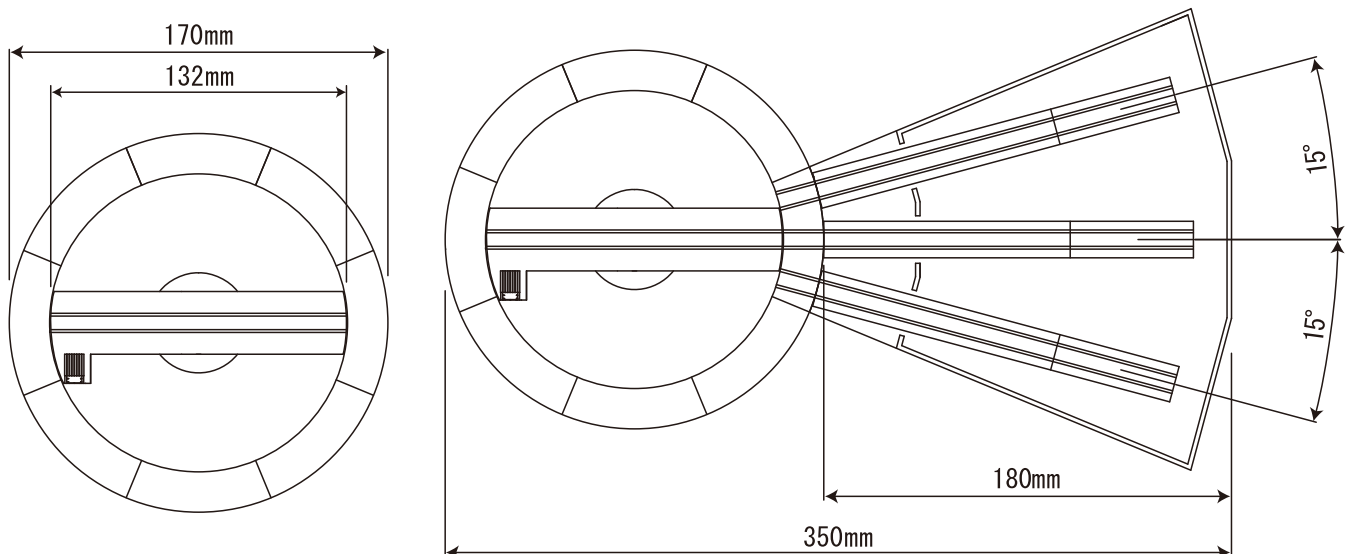

3. Part name

< Main body >

< Controller >

4. Dimension

Rokuhan straight track R001 (110mm) and R024 (55mm) (sold separately) could be used to connect Rokuhan Round house S038 (sold separately).