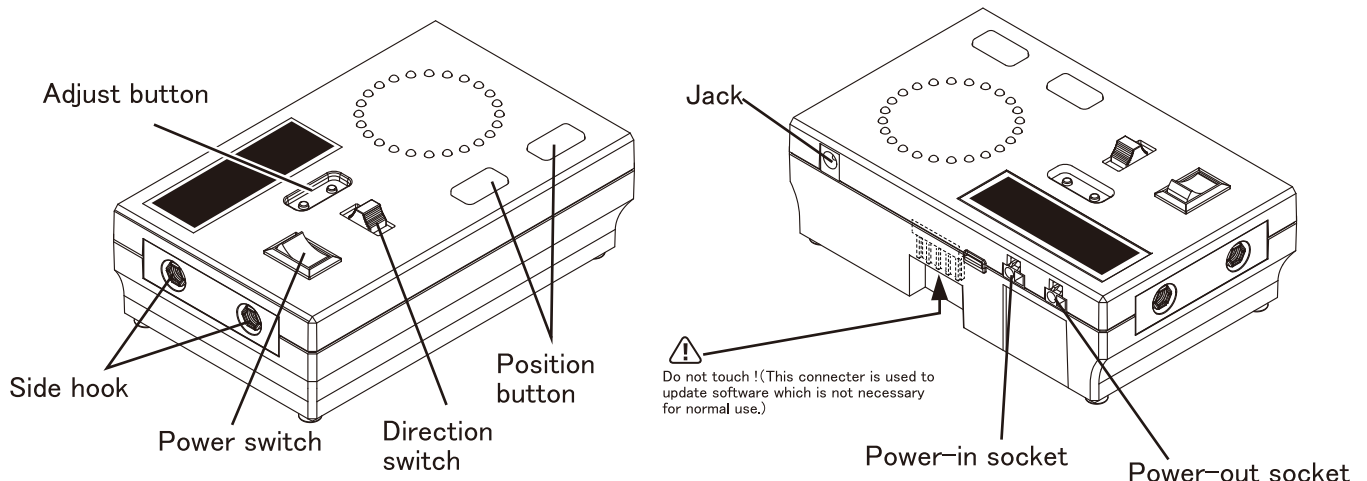

3. Part name

< Main body >

< Controller >

4. Dimension

Rokuhan straight track R001 (110mm) and R024 (55mm) (sold separately) could be used to connect Rokuhan Round house S038 (sold separately).