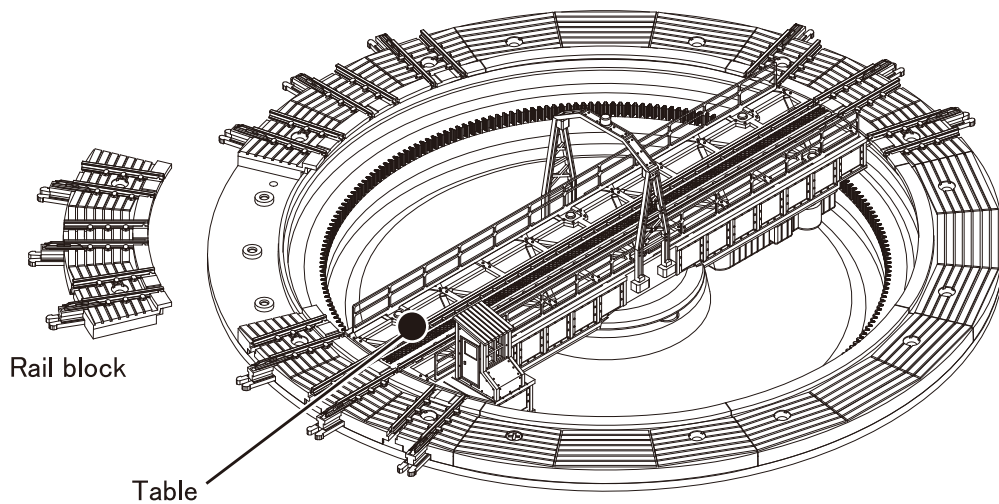

3. Part name

< Main body >

< Controller >

4. Dimension

Rokuhan straight track R001 (110mm) and R024 (55mm) (sold separately) could be used to connect Rokuhan Round house S038 (sold separately).