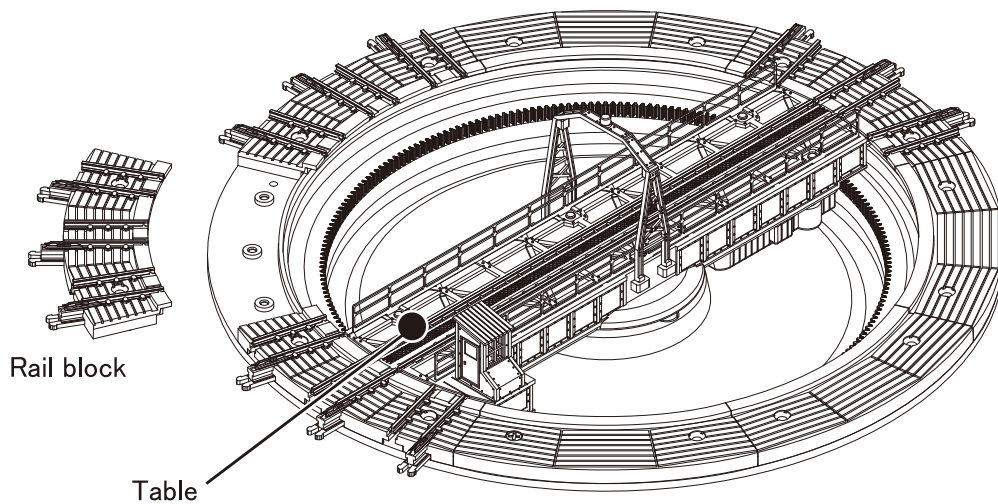

3. Part name

< Main body >

< Controller >

4. Dimension

Rokuhan straight track R001 (110mm) and R024 (55mm) (sold separately) could be used to connect Rokuhan Round house S038 (sold separately).